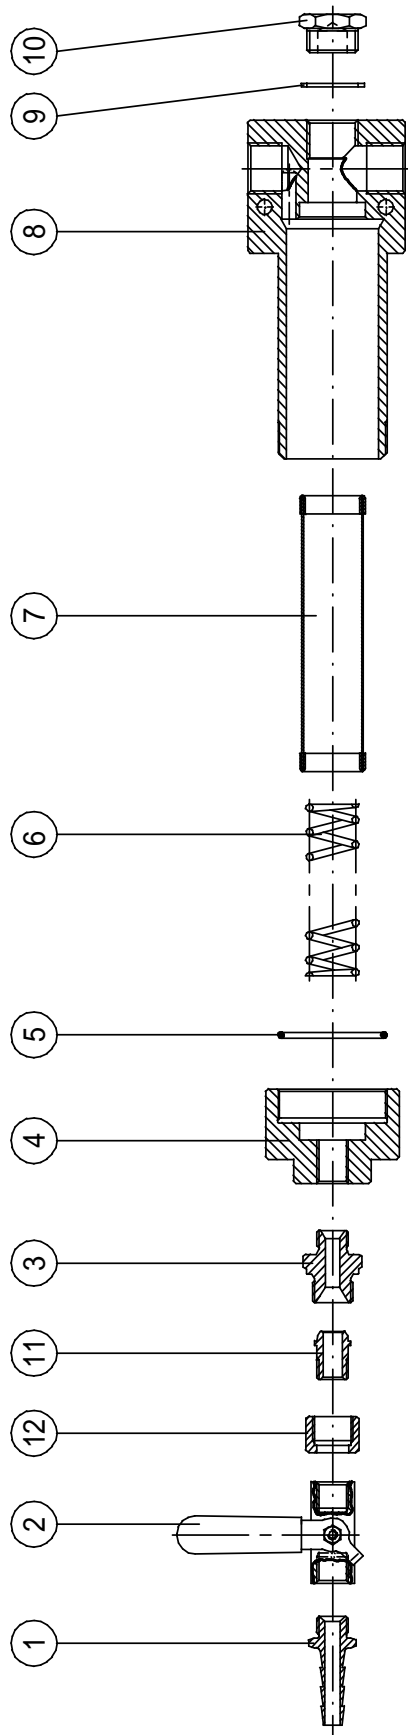

Operating manual Spare parts list

DOK-094-GB Rev. 3

Description Filter

Order-No.: 200-0340

max. 16 bar brass or stainless-steel connection

- keep for future use -

Spare parts list

item	order no.	designation
1	8214-040-0666	hose connection gland, brass
1	8214-040-1096	hose connection gland, stainless steel
2	8214-030-0946	ball valve , max. 16bar, brass
2	8214-030-0968	ball valve, max. 16bar, stainless steel
3	8214-040-0601	nipple
4	8214-040-0423	cap
5	8214-010-0156	gasket
6	8214-020-0056	spring
7	8214-030-3258	filter no. 0, mesh size 0,02mm
7	8214-030-1427	filter no. 1, mesh size 0,06mm
7	8214-030-1428	filter no. 2, mesh size 0,075mm
7	8214-030-1429	filter no. 3, mesh size 0,08mm
7	8214-030-1430	filter no. 4, mesh size 0,09mm
7	8214-030-1431	filter no. 6, mesh size 0,20mm
7	8214-030-1432	filter no. 9, mesh size 0,25mm
7	8214-030-1433	filter no. 12, mesh size 0,30mm
7	8214-030-1434	filter no. 15, mesh size 0,40mm
7	8214-030-1435	filter no. 20, mesh size 0,51mm
8	8214-080-1199	filter housing
9	8214-010-0176	gasket
10	8214-030-2136	locking screw, brass
10	8214-030-3296	locking screw, stainless steel
11	8214-030-2474	brass insert
11	8214-040--0091	steel insert
12	8214-040-1837	nut, brass
12	8214-040-1838	nut, stainless steel