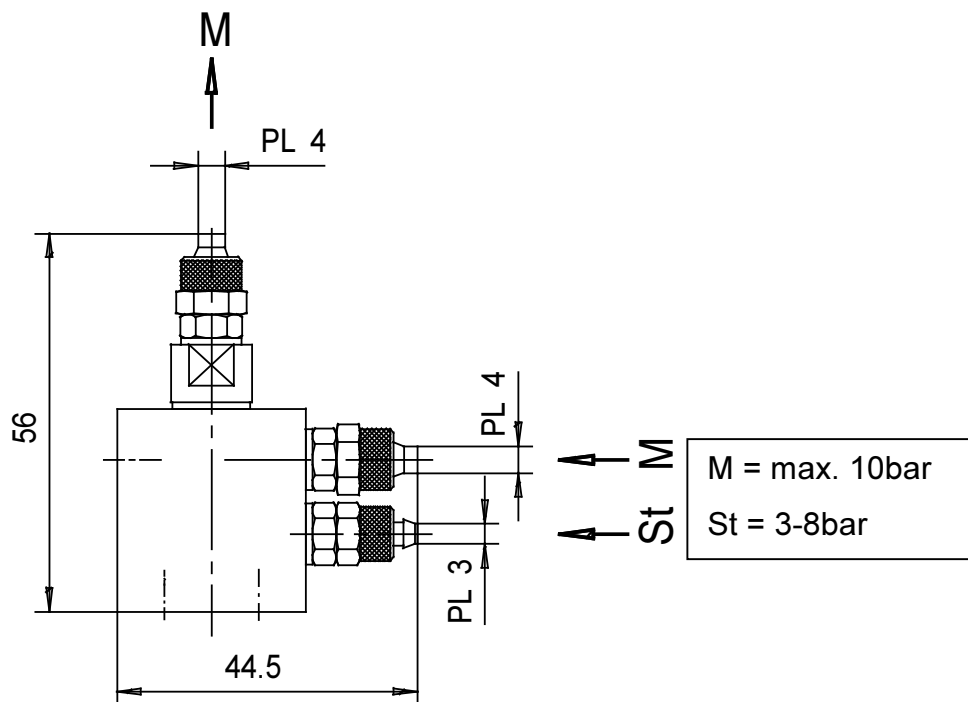

6960-090-1343