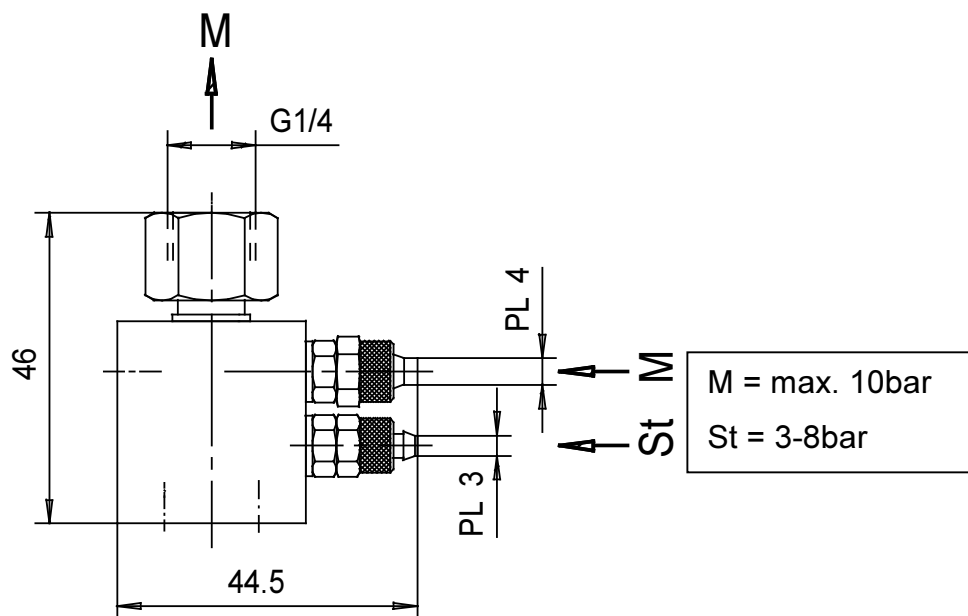

6960-090-1420